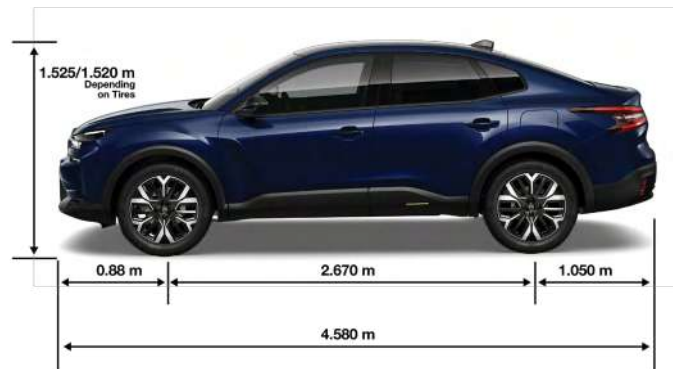

DIMENSIONS

الأبعاد

*Measurements in meters